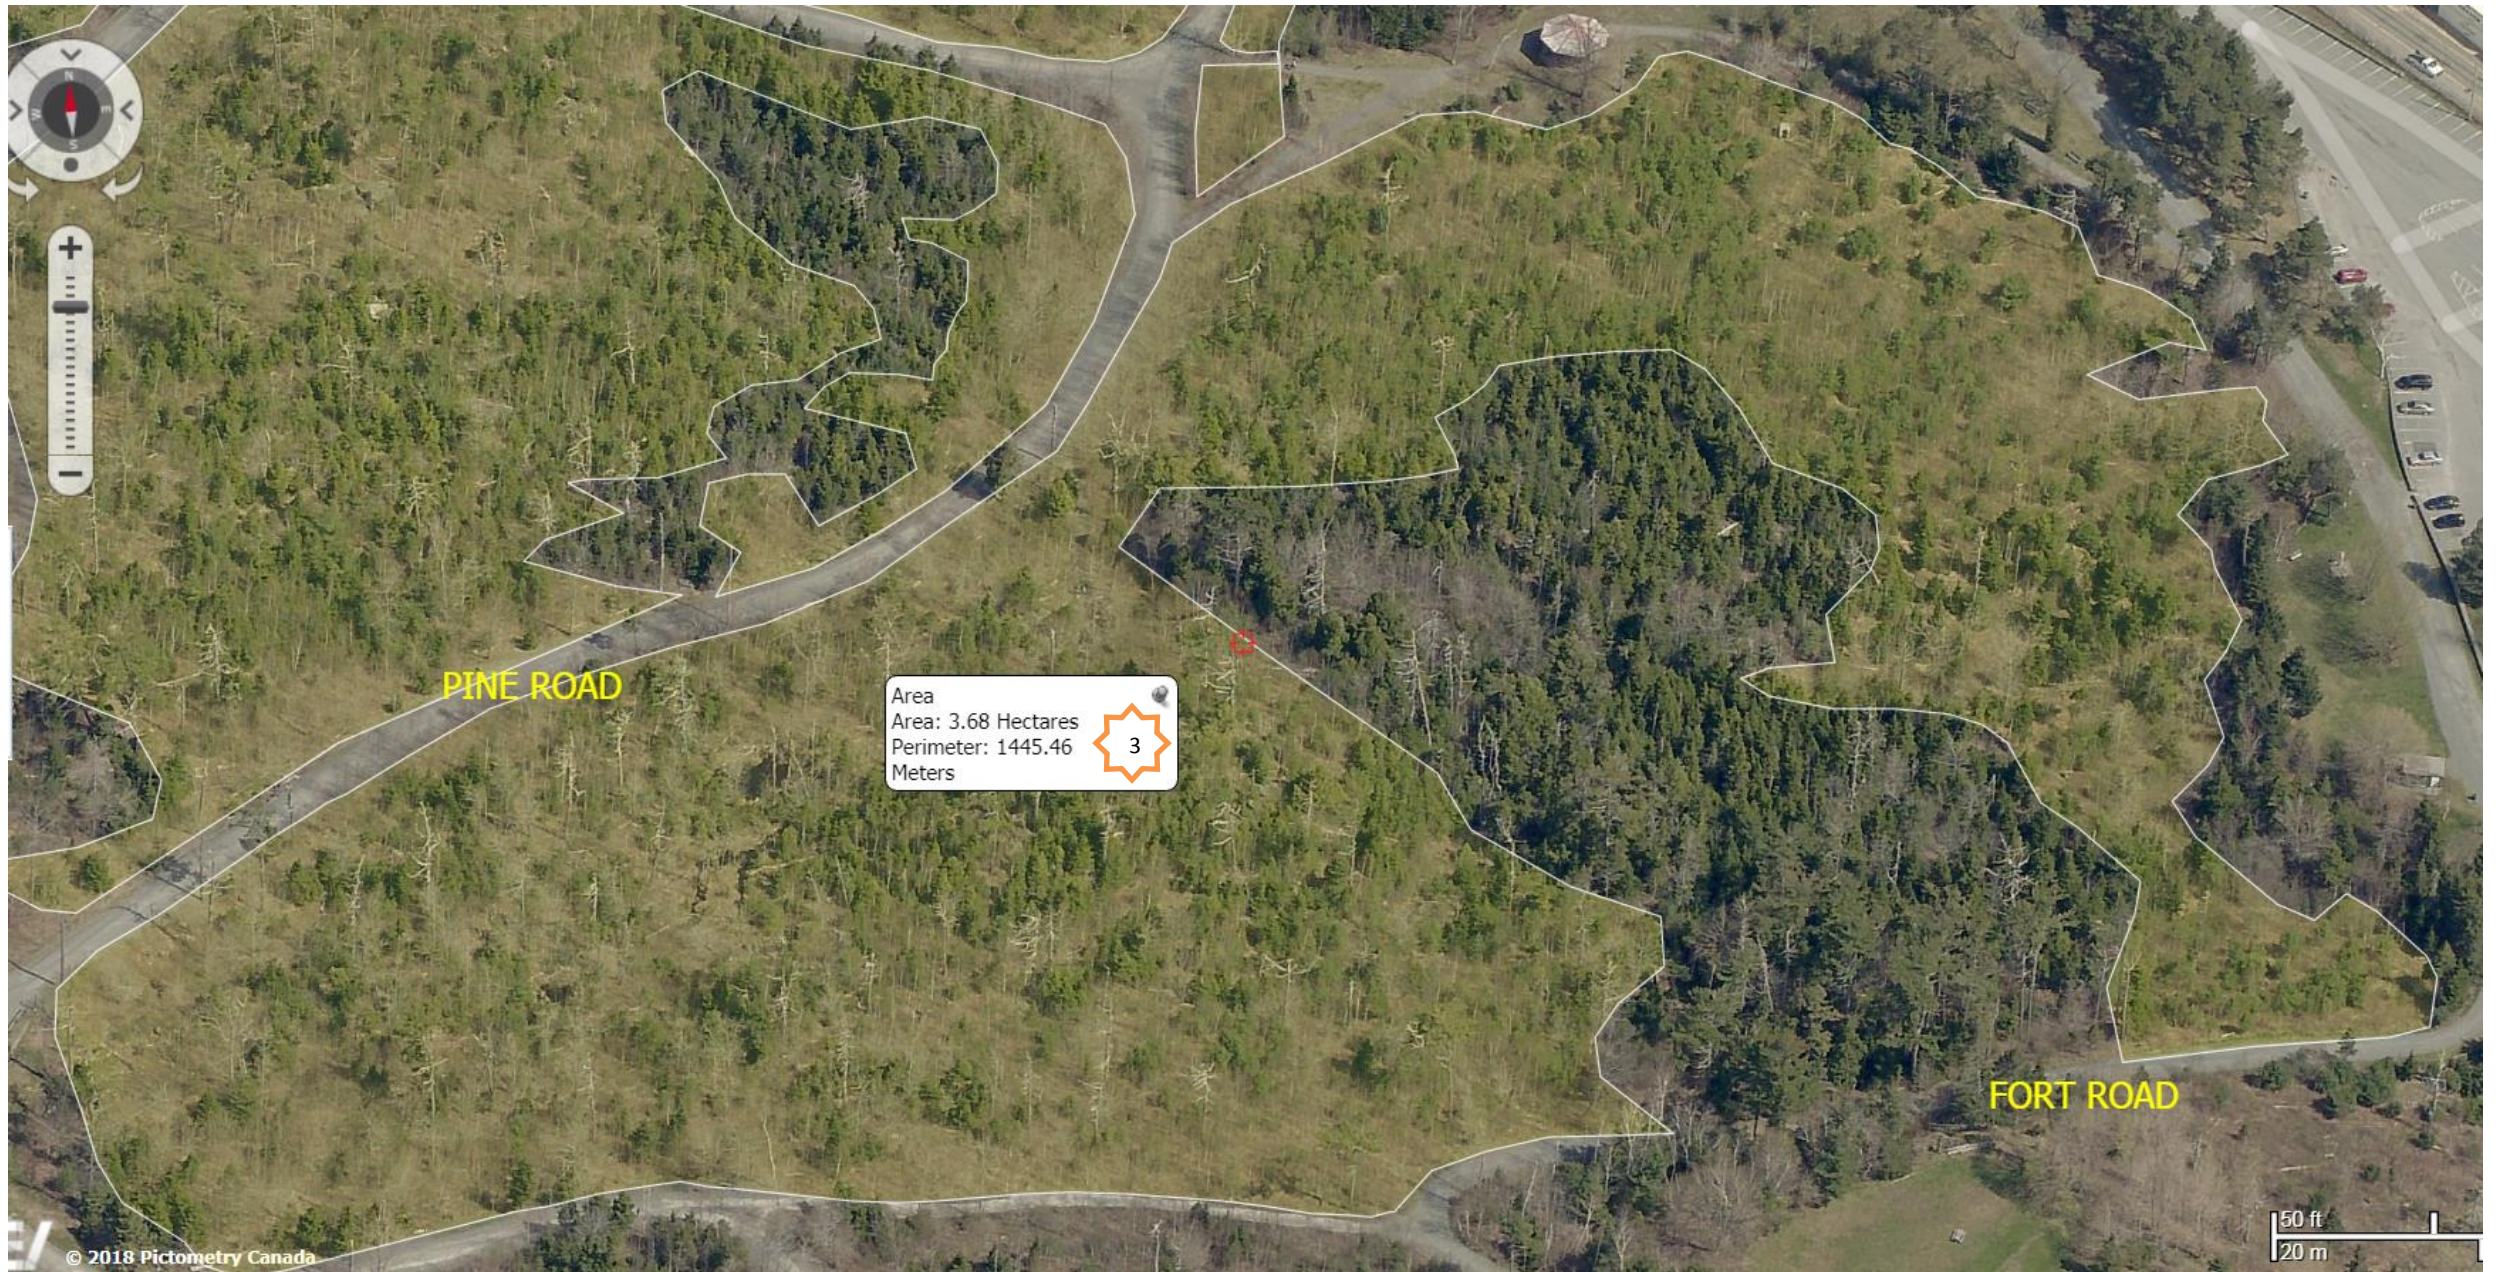

Area
Area: 0.65 Hectares
Perimeter: 459.3
Meters

BIRCH ROAD

Area
Area: 1.05 Hectares
Perimeter: 782.1
Meters

BIRCH ROAD

PINE ROAD

Area
Area: 1.95 Hectares
Perimeter: 1087.45
Meters

BIRCH ROAD

Area
Area: 3.3 Hectares
Perimeter: 1200.84
Meters

PINE ROAD

BIRCH ROAD